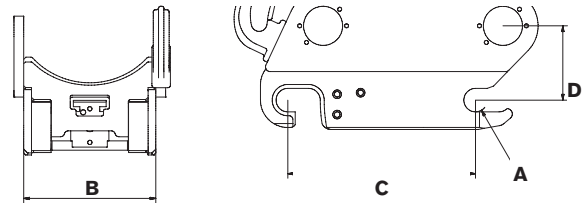

With a quick coupler from engcon, you get more power, less hassle, and maximum efficiency – every day.

Technical data

Type	S30	S30	S40	S40	S40	S45	S60	S70	S80
Automatic *					✓	✓	✓	✓	✓
Hydraulic **		✓		✓					
Mechanical ***	✓		✓						
Axle diameter A (inch)	1.2	1.2	1.6	1.6	1.6	1.8	2.4	2.8	3.1
Width B (inch)	7	7	7.9	7.9	7.9	11.4	13.4	17.7	23.2
Length C (inch)	9	9	11.8	11.8	11.8	16.9	18.9	23.6	26.4
Build height D (inch)	4.3	3.9	4.3	4.3	5.3	5.5	7.3	8.1	10.6
Weight (lbs)	44	44	55	55	110	220	397	639	816
Recommended hydraulic pressure open/close (psi)	–	3,200	–	3,200	3,200	3,200	3,200	3,200	3,200
Max hydraulic pressure, Aux (psi)	–	–	–	–	5,080	5,080	5,080	5,080	5,080
Base machine weight (lbs)	3,300 –5,500	3,300 –5,500	4,400 –8,800	4,400 –13,000	4,400 –13,000	13,000 –24,000	26,000 –42,000	44,000 –66,000	59,000 –88,000