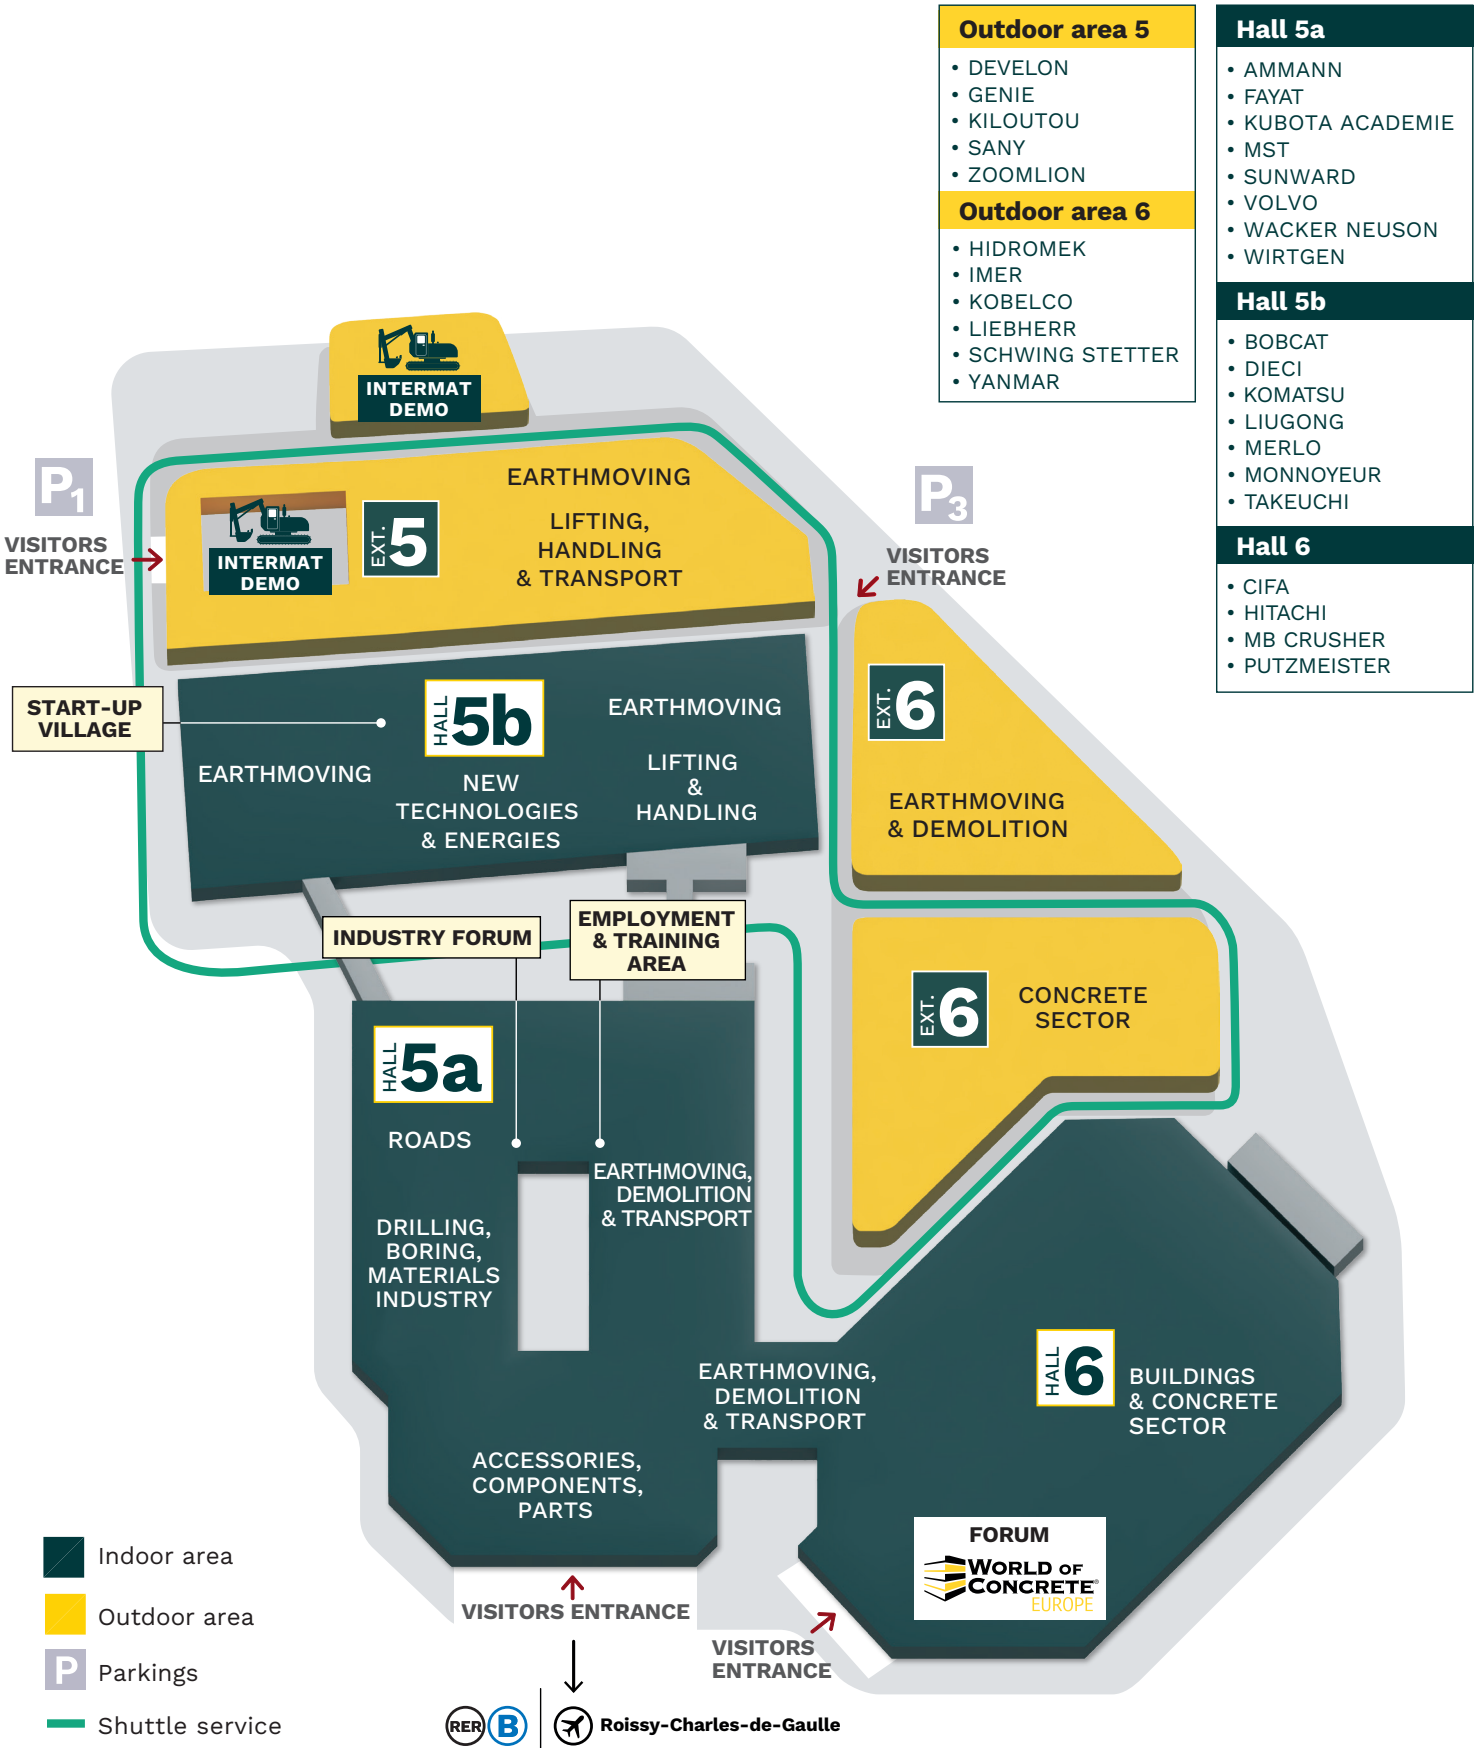

CO-LOCATED WITH

MAP OF THE SHOW 2024

- Outdoor area 5**
- DEVELON
 - GENIE
 - KILOUTOU
 - SANY
 - ZOOMLION
- Outdoor area 6**
- HIDROMEK
 - IMER
 - KOBELCO
 - LIEBHERR
 - SCHWING STETTER
 - YANMAR

- Hall 5a**
- AMMANN
 - FAYAT
 - KUBOTA ACADEMIE
 - MST
 - SUNWARD
 - VOLVO
 - WACKER NEUSON
 - WIRTGEN

- Hall 5b**
- BOBCAT
 - DIECI
 - KOMATSU
 - LIUGONG
 - MERLO
 - MONNOYEUR
 - TAKEUCHI

- Hall 6**
- CIFA
 - HITACHI
 - MB CRUSHER
 - PUTZMEISTER

RER
B

 Roissy-Charles-de-Gaulle